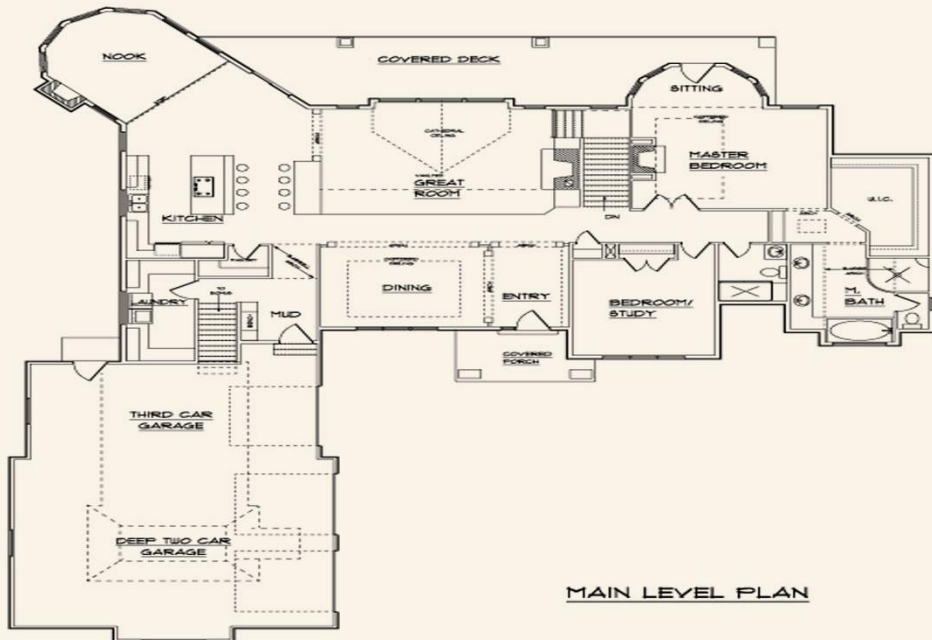

## LOOKOUT RIDGE

Sq Ft Finished: 7422

Sq Ft Total: 7422

Upland Development, Inc  
[www.uplanddevelopment.com](http://www.uplanddevelopment.com)  
[sales@uplanddevelopment.com](mailto:sales@uplanddevelopment.com)