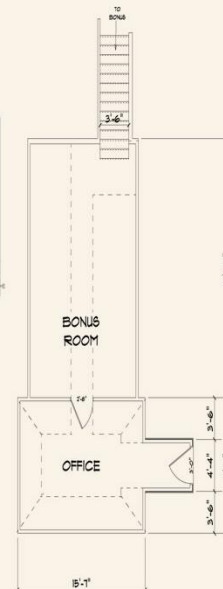

## LOOKOUT RIDGE

Sq Ft Finished: 7422

Sq Ft Total: 7422

Upland Development, Inc  
[www.uplanddevelopment.com](http://www.uplanddevelopment.com)  
[sales@uplanddevelopment.com](mailto:sales@uplanddevelopment.com)